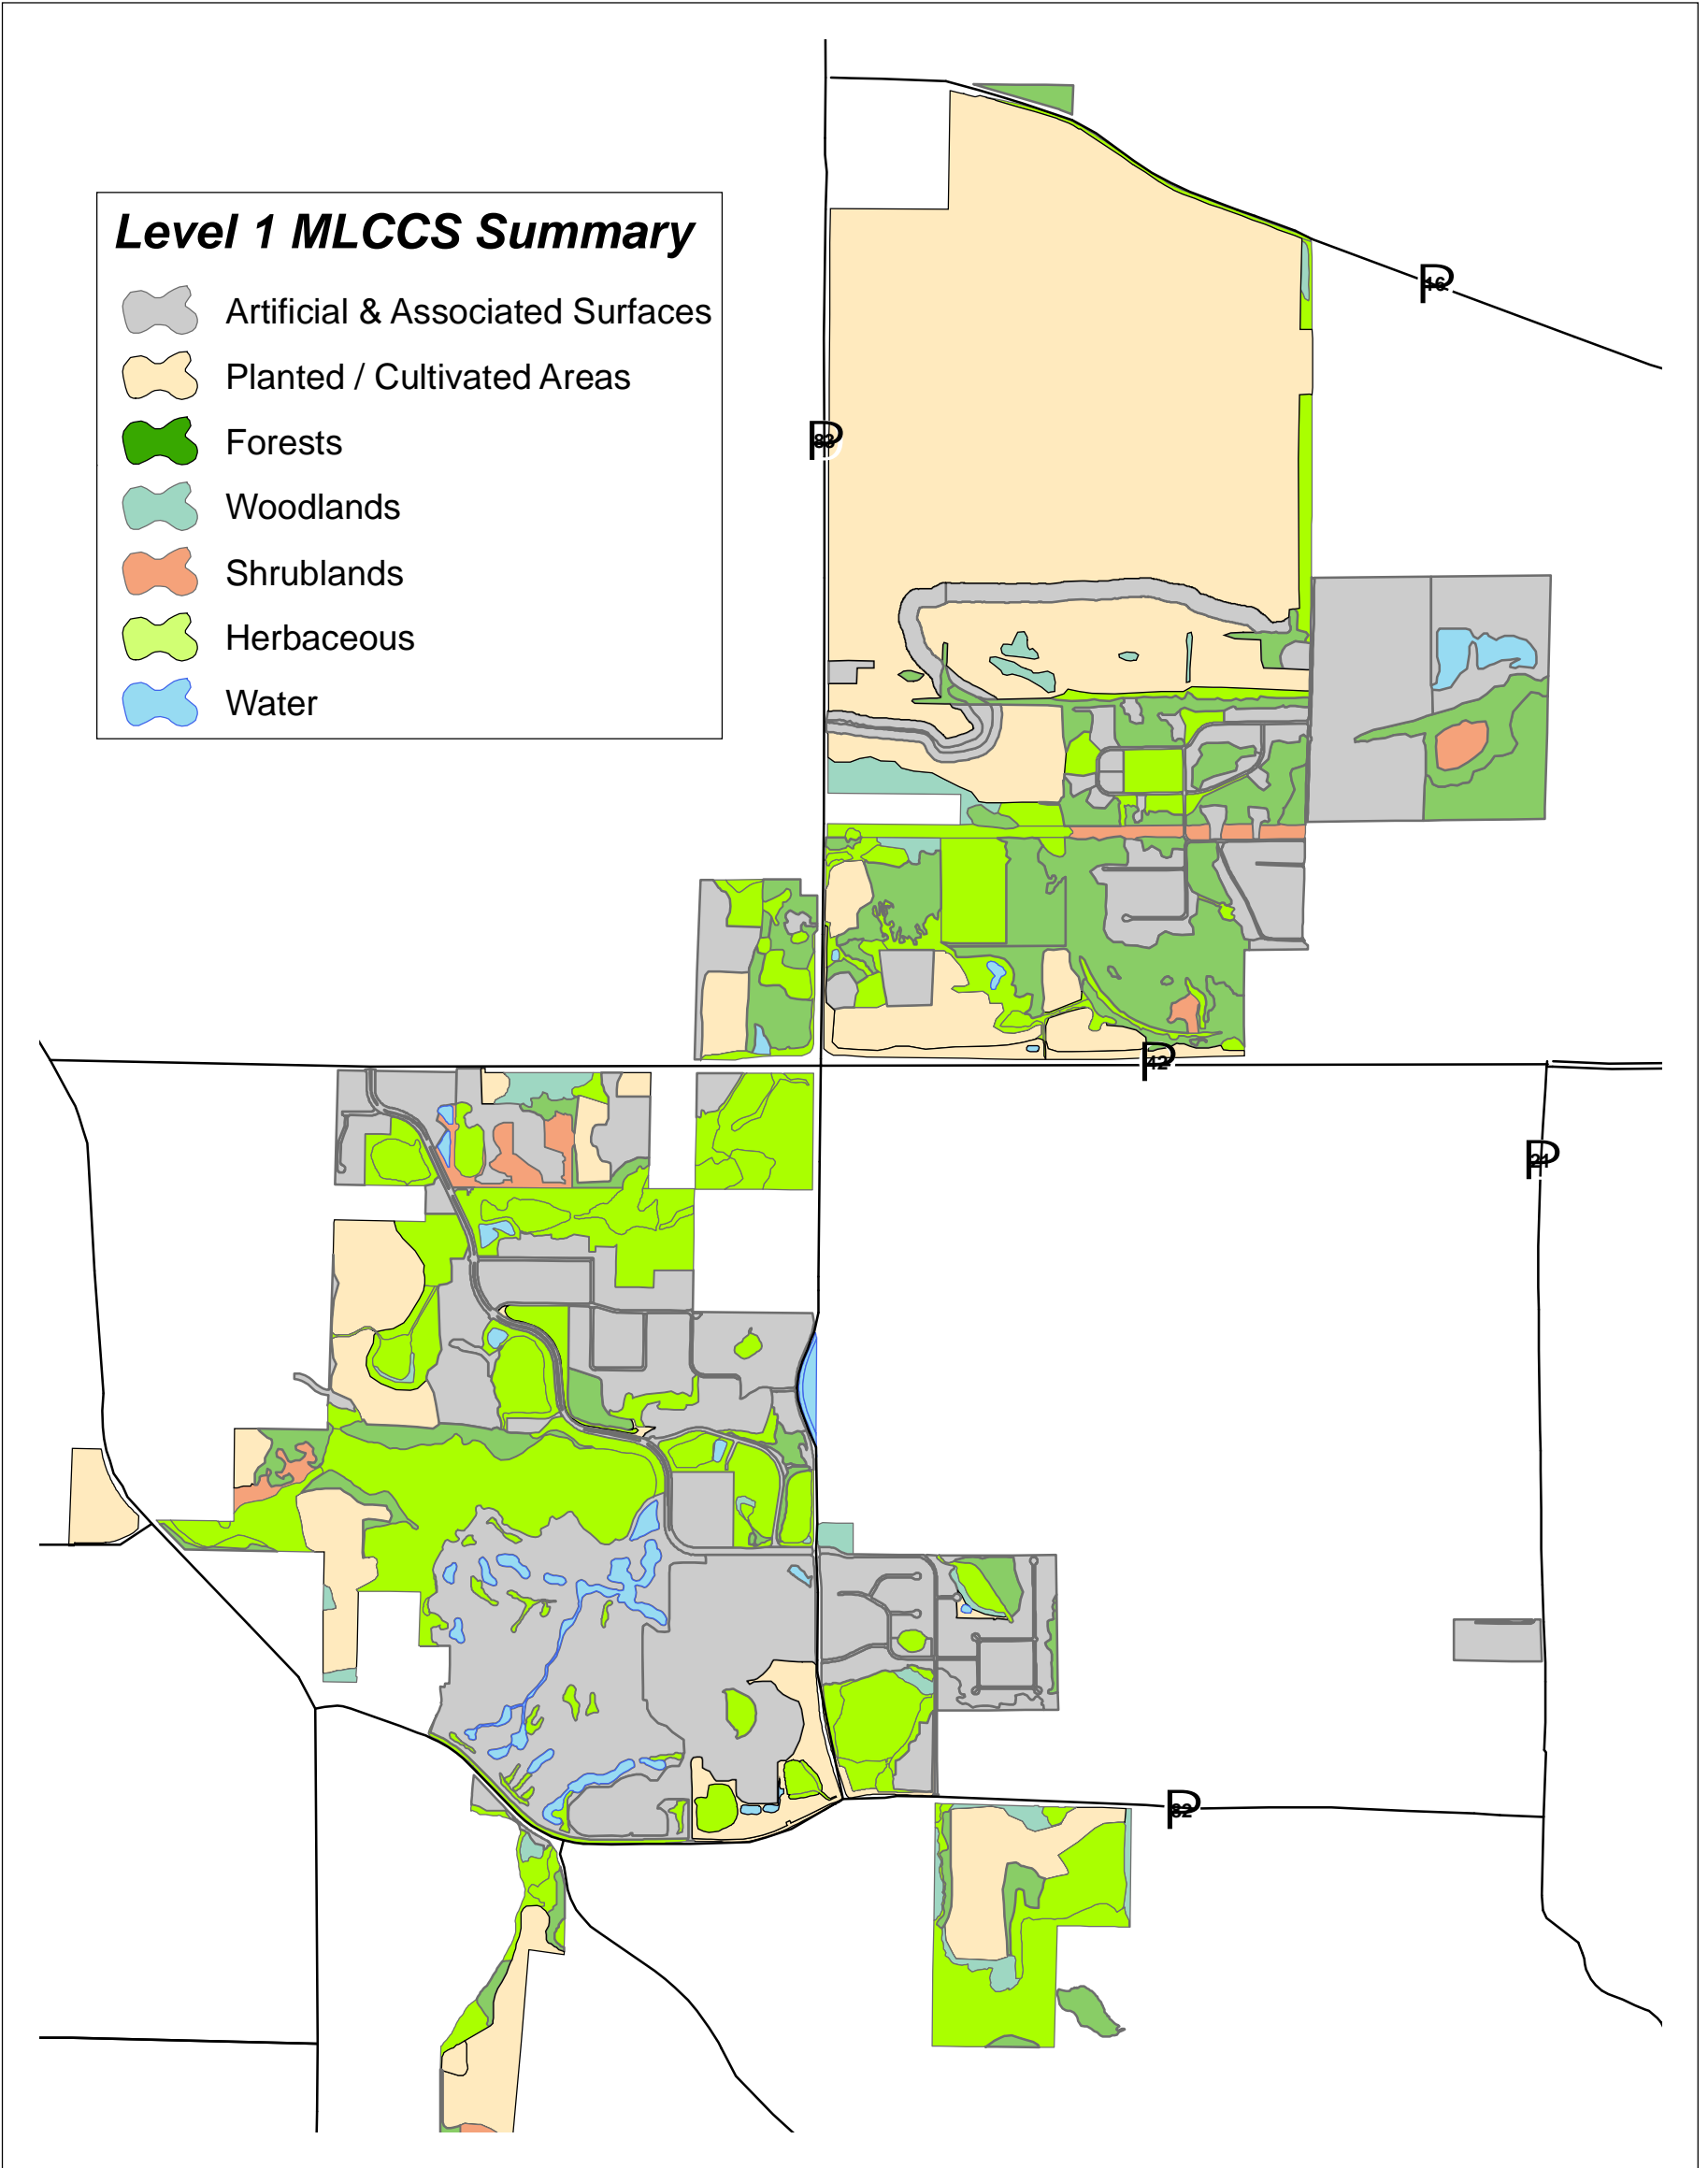

Level 1 MLCCS Summary

-  Artificial & Associated Surfaces
-  Planted / Cultivated Areas
-  Forests
-  Woodlands
-  Shrublands
-  Herbaceous
-  Water

SHAKOPEE MDEWAKANTON SIOUX COMMUNITY
Environmental Assessment
Plate 7
Minnesota Land Cover Classification System of SMSC Land

3

Source: SMSC Spatial Data