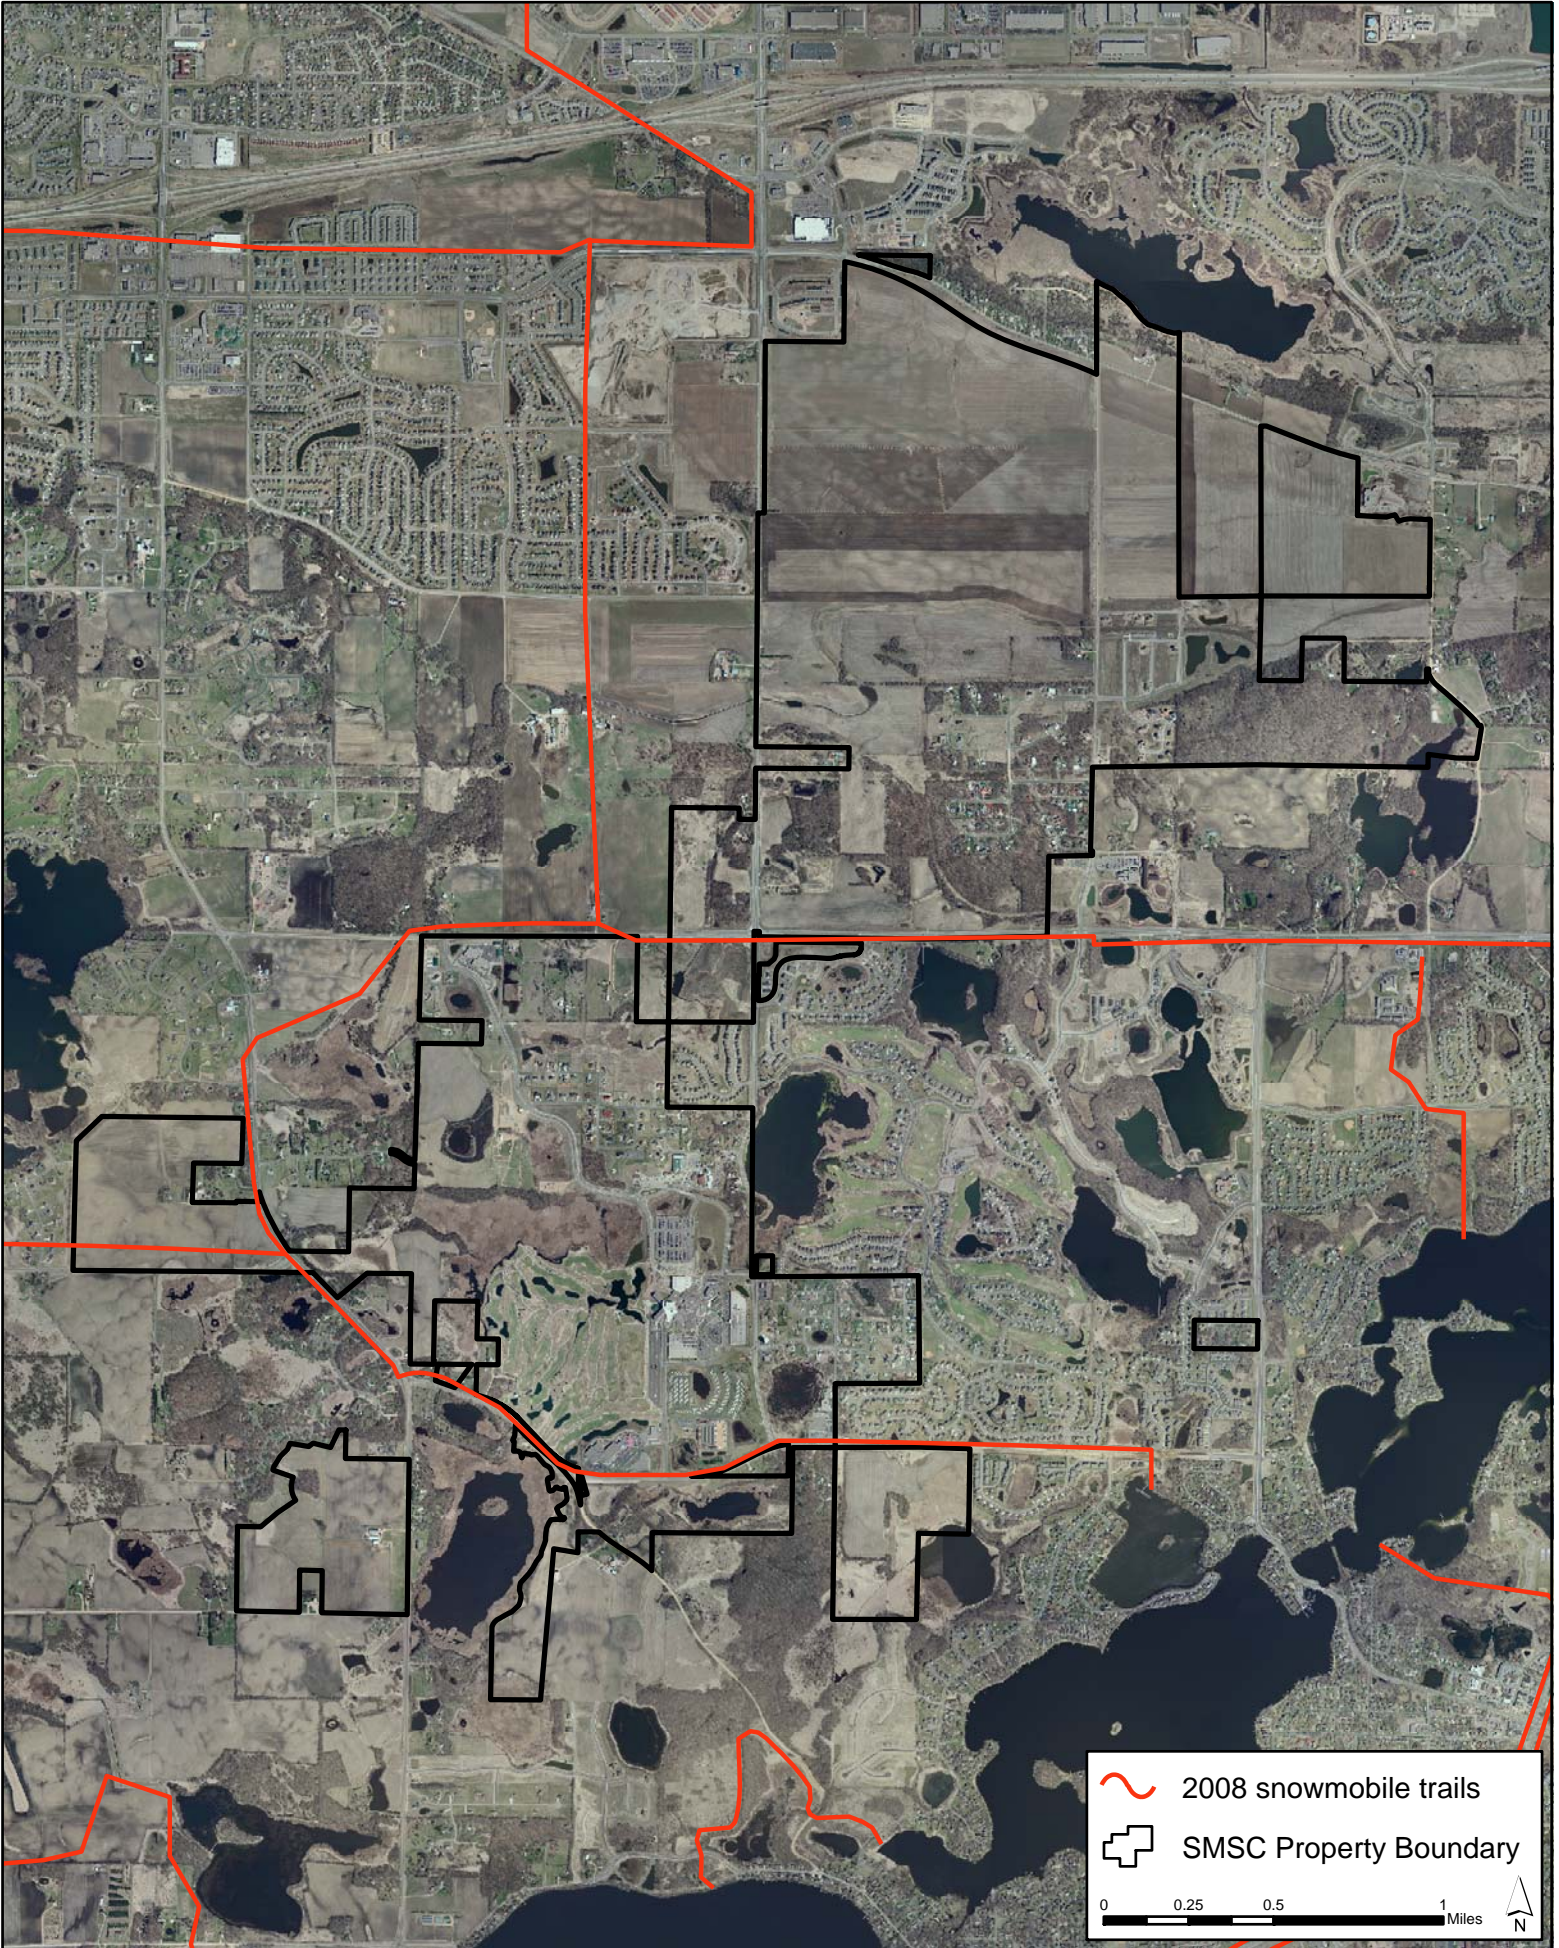

Snowmobile Trails

~ 2008 snowmobile trails
⊕ SMSC Property Boundary

0 0.25 0.5 1 Miles N