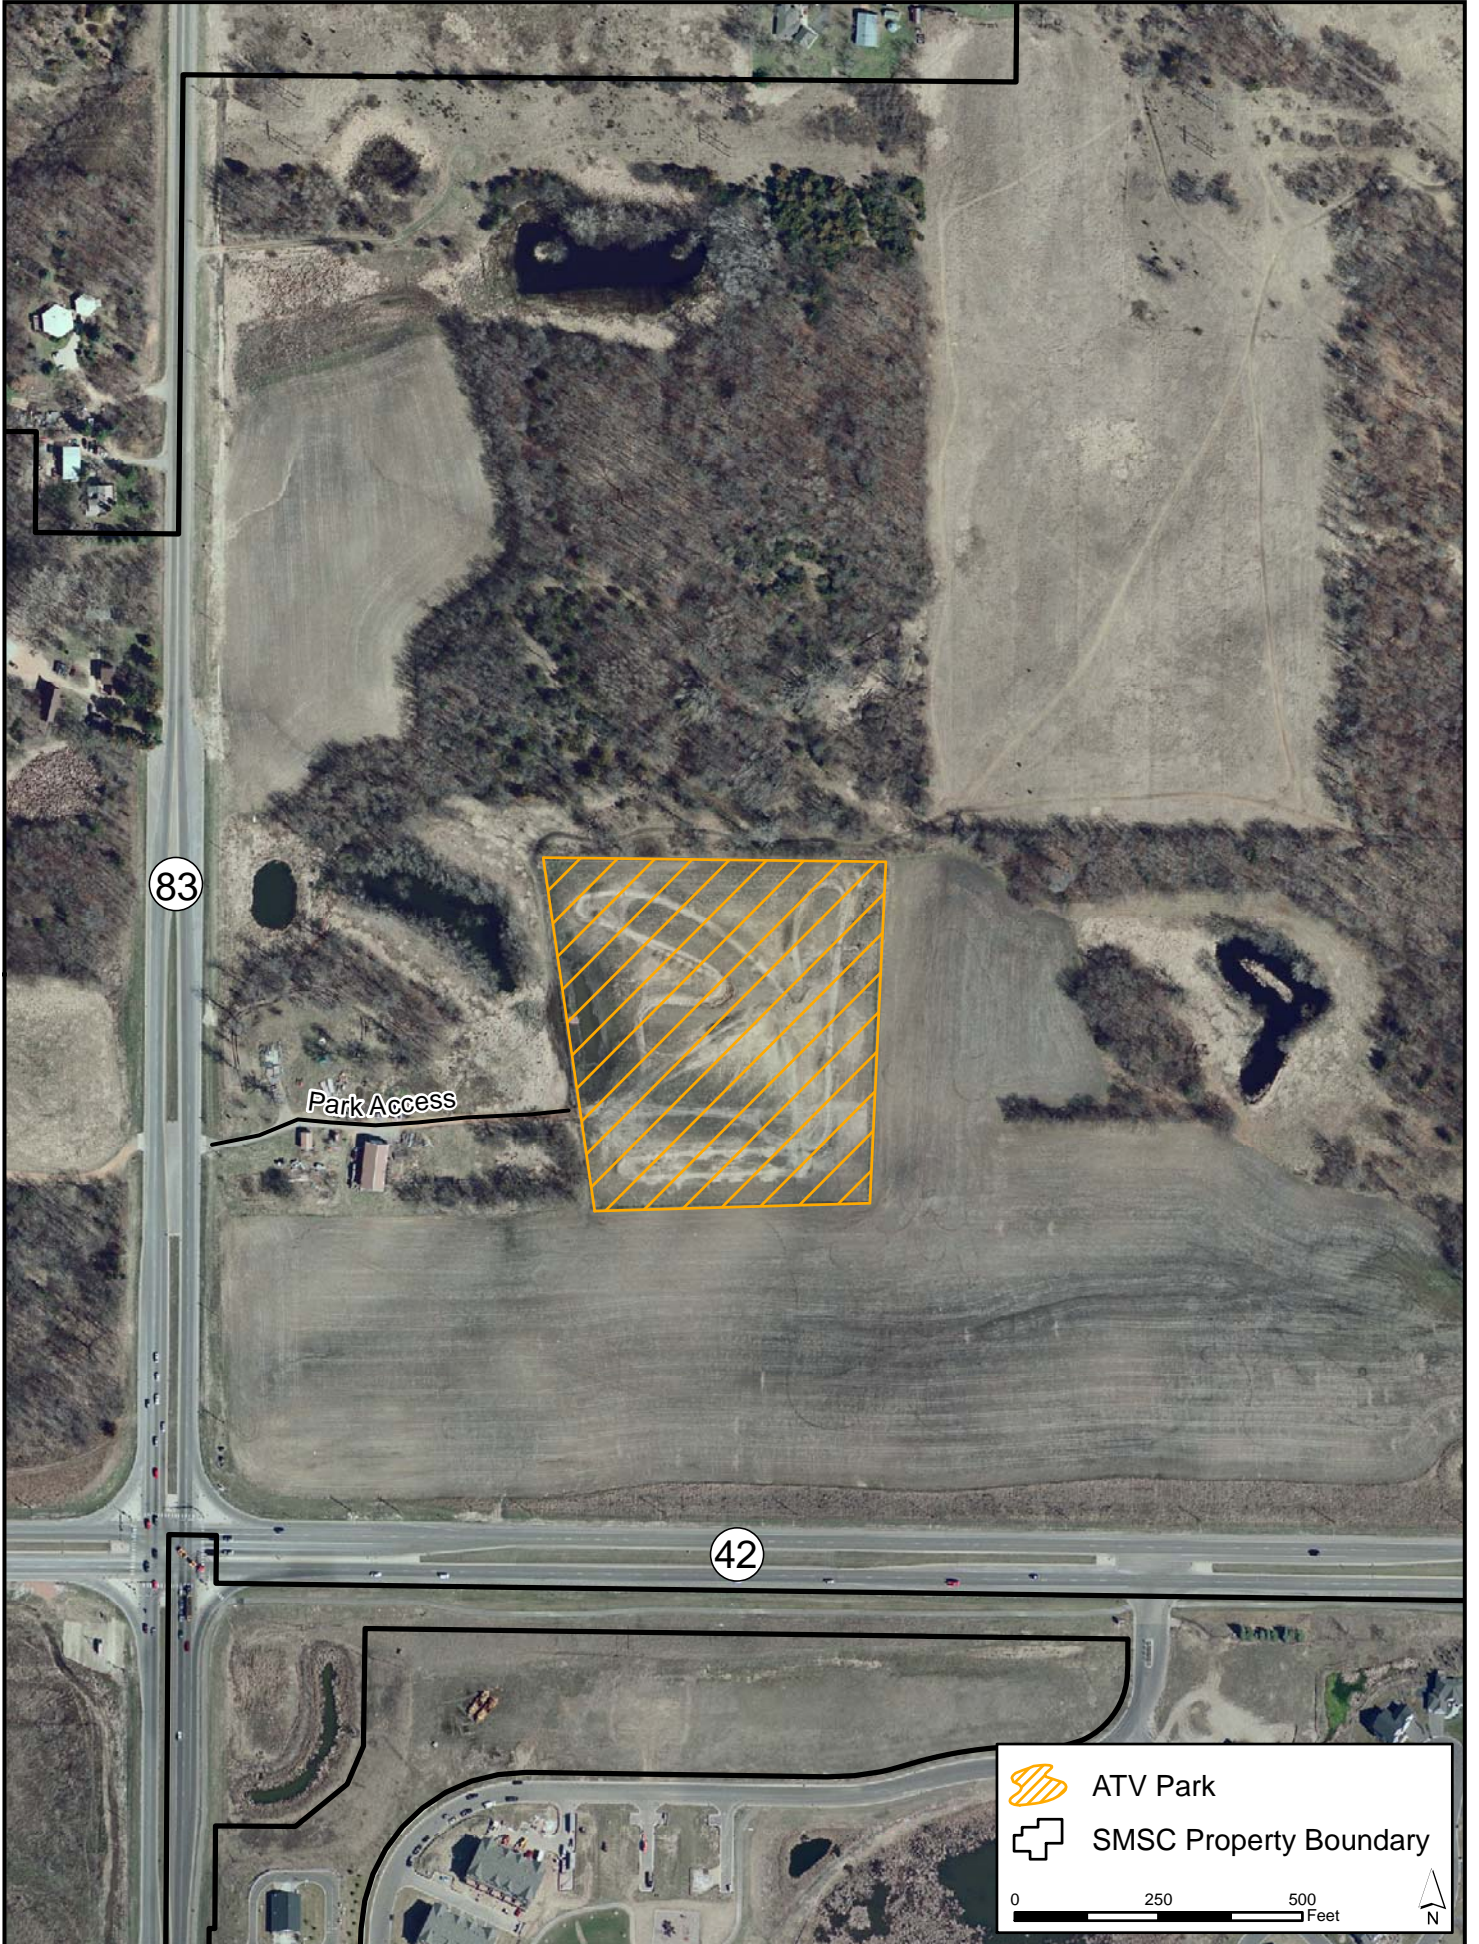

ATV Park

83

Park Access

42

ATV Park

SMSC Property Boundary

0 250 500 Feet